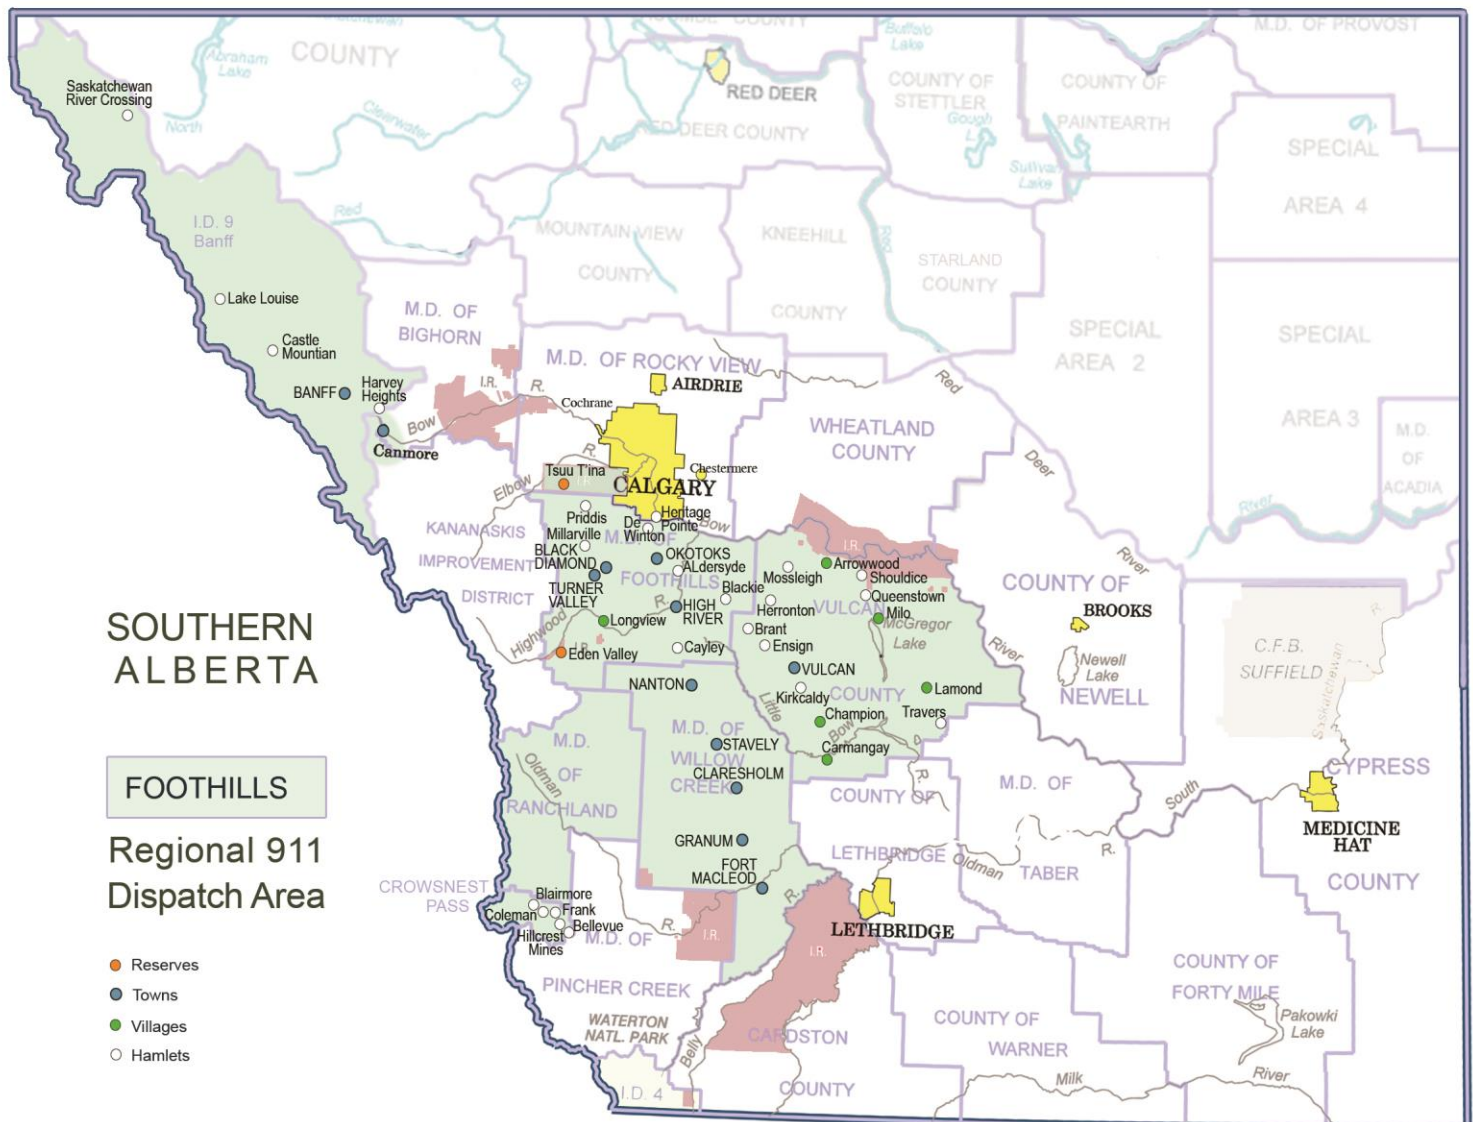

FOOTHILLS REGIONAL EMERGENCY SERVICES COMMISSION (FRESC)

- A Municipal Commission • Established in 1998 • Mandate: 911 services (police, fire, EMS) for its member communities • 20 years of rural expertise that has saved numerous lives with coordinated, efficient emergency response • Facility location: Black Diamond

FRESC serves: 130,000 people in 26 Municipalities and 33 Fire Departments-Stations, including: Arrowwood, Banff, Black Diamond, Canmore, Claesholm, Crowsnest Pass, Eden Valley (served by Longview), Fort Macleod, Granum, Lake Louise, M.D. of Willow Creek, M.D. of Ranchland (served by Longview and Nanton), Stavelly, Tsuu T'ina, Black Diamond, Carmangay, Champion, Vulcan County, High River, Longview, Okotoks, Turner Valley, M.D. of Foothills (Priddis, Spruce Meadows, Heritage Point, Blackie and Cayley Fire Departments), Lomond, Milo, Nanton, Vulcan.